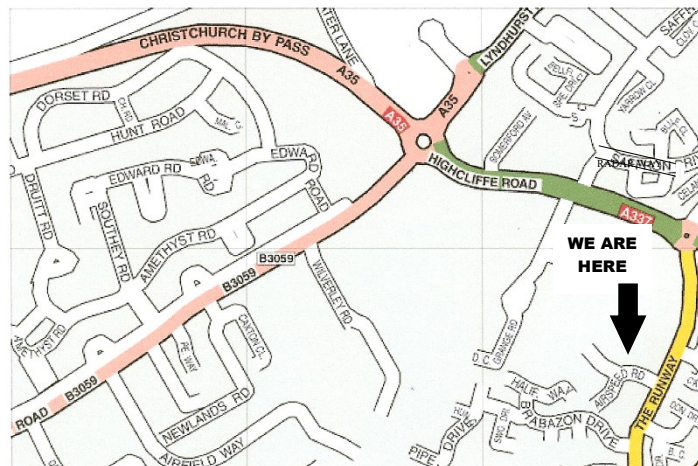

### How to find us:

From Somerford Roundabout take the A337 towards Lymington.  
At the Hoburne Roundabout take the third exit towards Mudeford into The Runway.  
Turn second right into Airspeed Road.  
We are Unit 5.