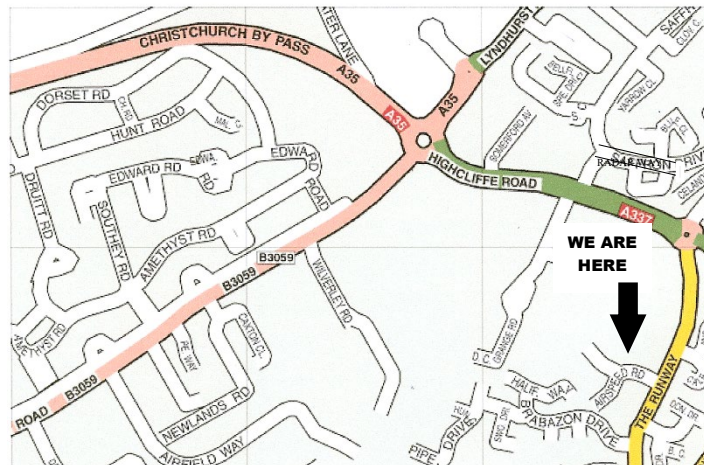

### STARTER PACKS:

4 x Pack 6 carton  
4 x Pack 2 carton  
1 roll of tape

**WAREHOUSE ADDRESS:  
UNIT 5 PRIORY INDUSTRIAL PARK  
AIRSPEED ROAD  
CHRISTCHURCH  
DORSET  
BH23 4HD**

**TEL: 08008 497057**

**EMAIL: [enquiries@christchurchselfstore.co.uk](mailto:enquiries@christchurchselfstore.co.uk)**

### How to find us:

From Somerford Roundabout take the A337 towards Lymington.  
At the Hoburne Roundabout take the third exit towards Mudeford into The Runway.  
Turn second right into Airspeed Road.  
We are Unit 5.